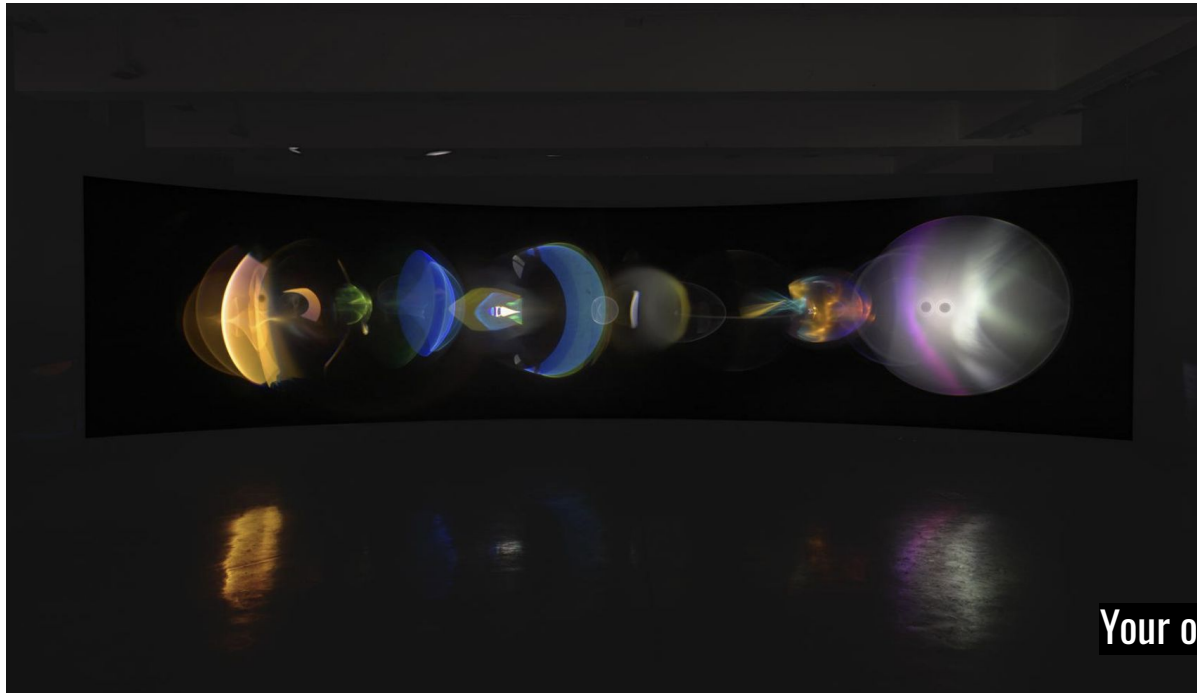

Your ocular relief, Olafur Eliasson